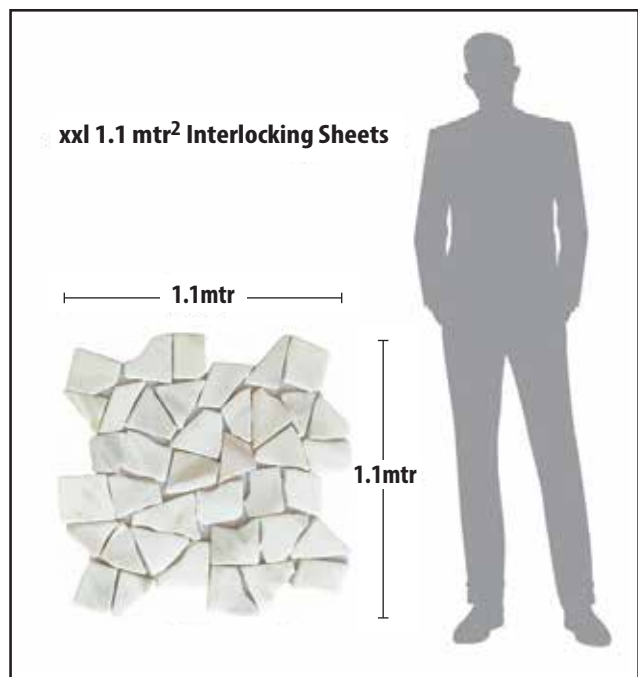

## 1mtr<sup>2</sup> Random Marble Sheets

**BROWN MARBLE**

**ANTIQUE GREY**

**MARBLE  
BROWN/BEIGE**

**MIXED QUARTZ**

**MARBLE ASH**

**MARBLE ASH/BEIGE**

prices are excluding gst, please add 10%