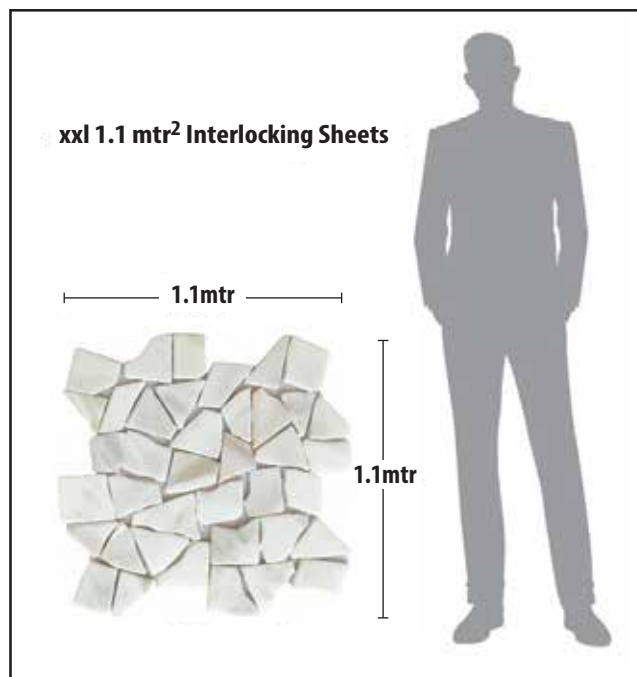

## 1mtr<sup>2</sup> Random Marble Sheets

**THASSOS WHITE**

**CALACATTA GOLD**

**CARRARA WHITE**

**TWO TONE GREY**

**MARBLE BEIGE**

**MEGA MIX**

prices are excluding gst, please add 10%